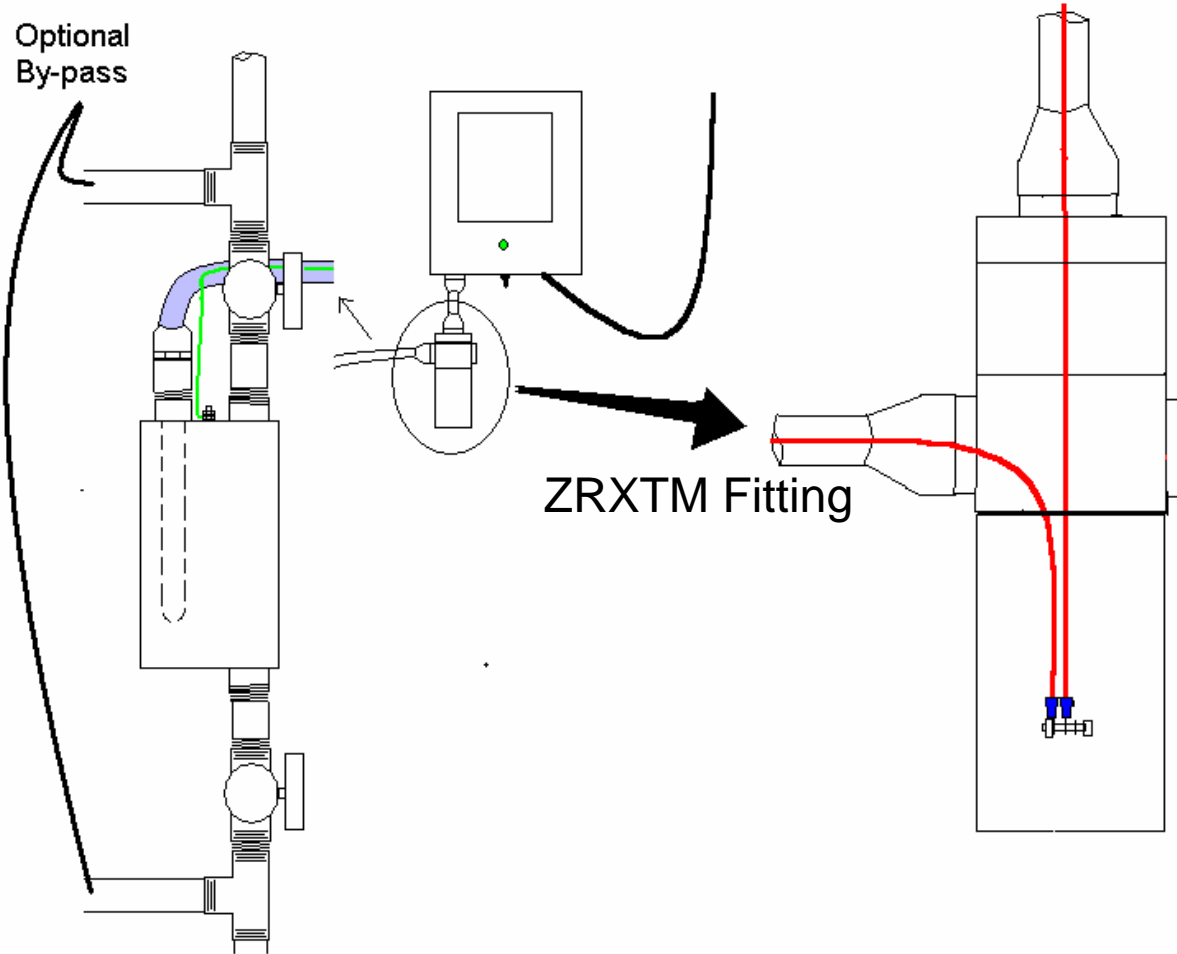

Zeta Rod Systems

Installation details for residential
units.

Residential/Commercial Power Supply for Outdoor Installations.

MODEL	A	B	C	D	E	F	G	H	I
ZRPOV	4"	9.75"	6.5"	8.5"	4.28"	5.2"	8.875"	4.9"	0.875"

Residential Power Supply for Indoor Installation

ZRPR
Power Supply

Residential Electrodes for Models MFR18 & 30; Dimensions

Outdoor Installation.

Indoor Installation

Option A

Installation with optional by pass valves

Unit can be installed horizontally or vertically.

Indoor Installation
Option B

Indoor Installation

Option C

In line installation into
main water line with no
by-pass valves

Model MFR18 is for ¾" pipes

Model MFR30 is for 1" pipes.