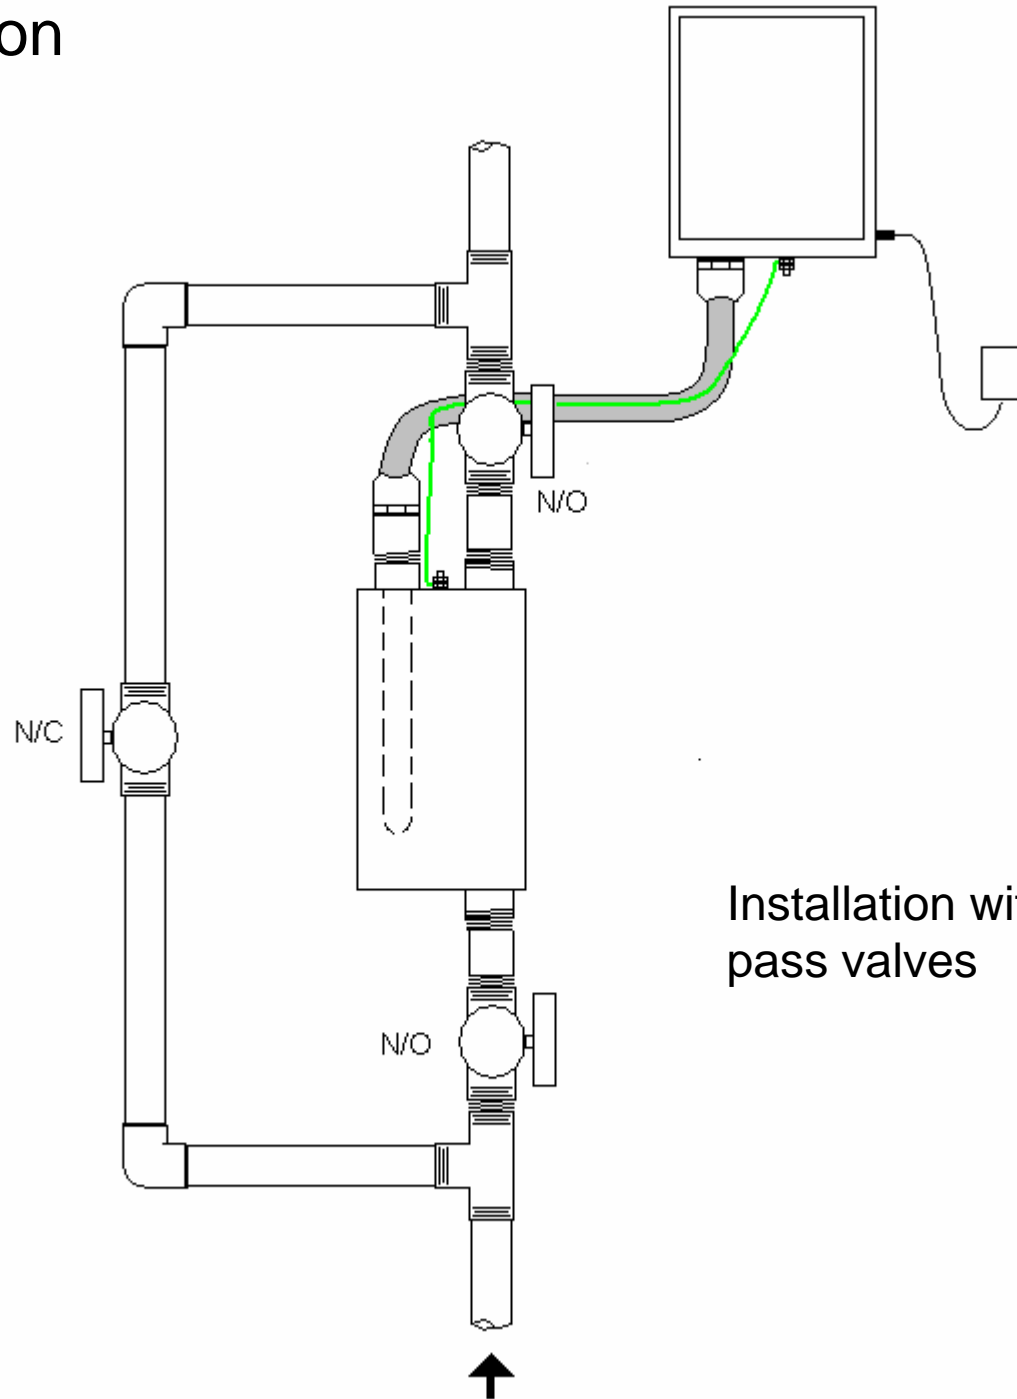

Zeta Rod Systems

Installation details for residential
units.

Residential/Commercial Power Supply for Outdoor Installations.

MODEL	A	B	C	D	E	F	G	H	I
ZRPOV	4"	9.75"	6.5"	8.5"	4.28"	5.2"	8.875"	4.9"	0.875"

Residential Power Supply for Indoor Installation

ZRPR
Power Supply

Residential Electrodes for Models MFR18 & 30; Dimensions

Outdoor Installation.

Indoor Installation

Option A

Installation with optional by pass valves

Unit can be installed horizontally or vertically.

Indoor Installation
Option B

Indoor Installation

Option C

In line installation into
main water line with no
by-pass valves

Model MFR18 is for ¾" pipes

Model MFR30 is for 1" pipes.