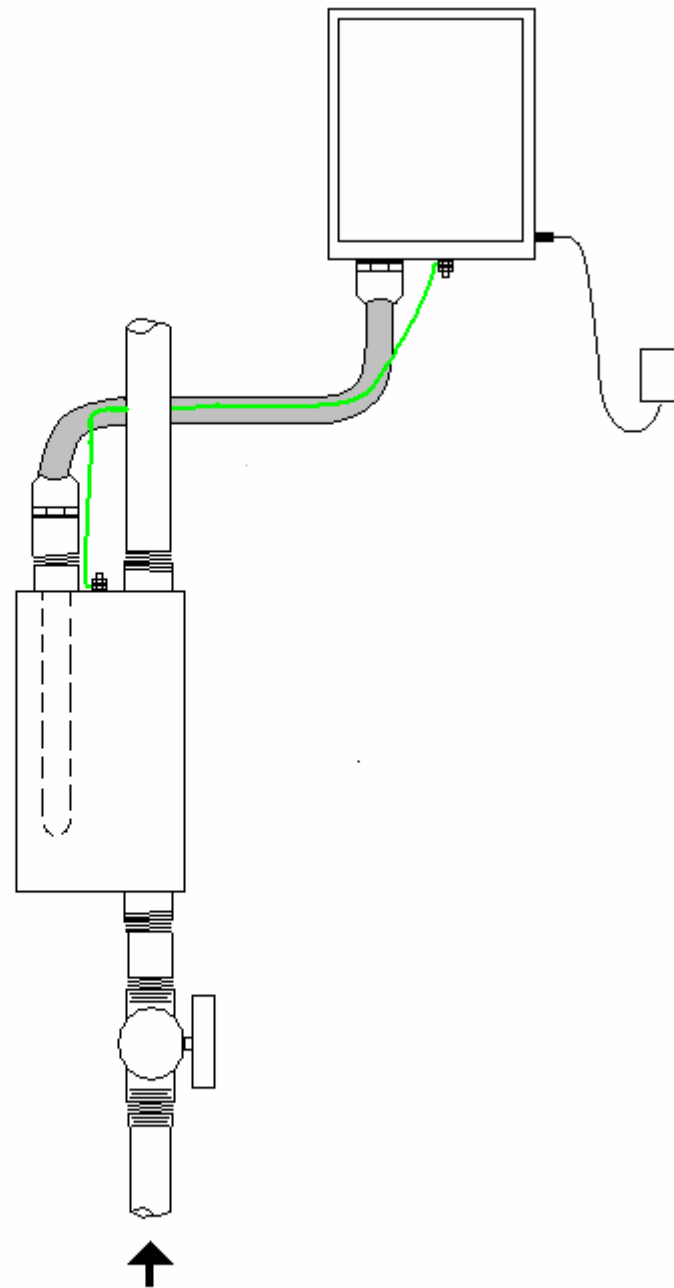

Zeta Rod Systems

Installation details for residential
units.

Residential/Commercial Power Supply for Outdoor Installations.

MODEL	A	B	C	D	E	F	G	H	I
ZRPOV	4"	9.75"	6.5"	8.5"	4.28"	5.2"	8.875"	4.9"	0.875"

Residential Power Supply for Indoor Installation

ZRPR
Power Supply

Residential Electrodes for Models MFR18 & 30; Dimensions

Outdoor Installation.

Indoor Installation

Option A

Installation with optional by pass valves

Unit can be installed horizontally or vertically.

Indoor Installation
Option B

Indoor Installation

Option C

In line installation into
main water line with no
by-pass valves

Model MFR18 is for ¾" pipes

Model MFR30 is for 1" pipes.