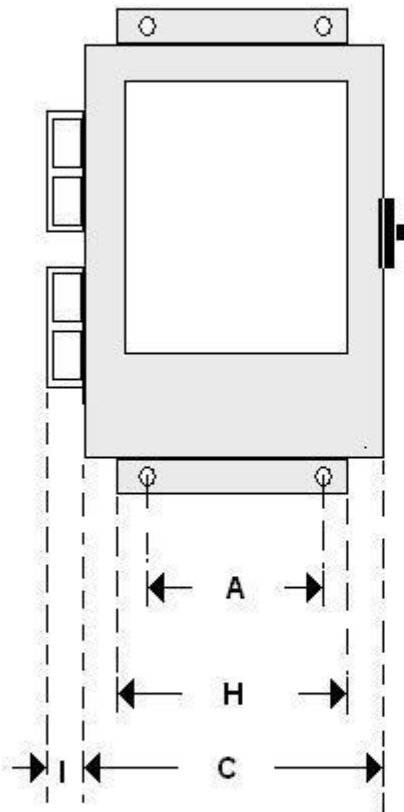

Zeta Rod Systems

Installation details for residential
units.

Residential/Commercial Power Supply for Outdoor Installations.

MODEL	A	B	C	D	E	F	G	H	I
ZRPOV	4"	9.75"	6.5"	8.5"	4.28"	5.2"	8.875"	4.9"	0.875"

Residential Power Supply for Indoor Installation

ZRPR
Power Supply

Residential Electrodes for Models MFR18 & 30; Dimensions

Outdoor Installation.

Indoor Installation

Option A

Installation with optional by pass valves

Unit can be installed horizontally or vertically.

Indoor Installation
Option B

Indoor Installation

Option C

In line installation into
main water line with no
by-pass valves

Model MFR18 is for ¾" pipes

Model MFR30 is for 1" pipes.