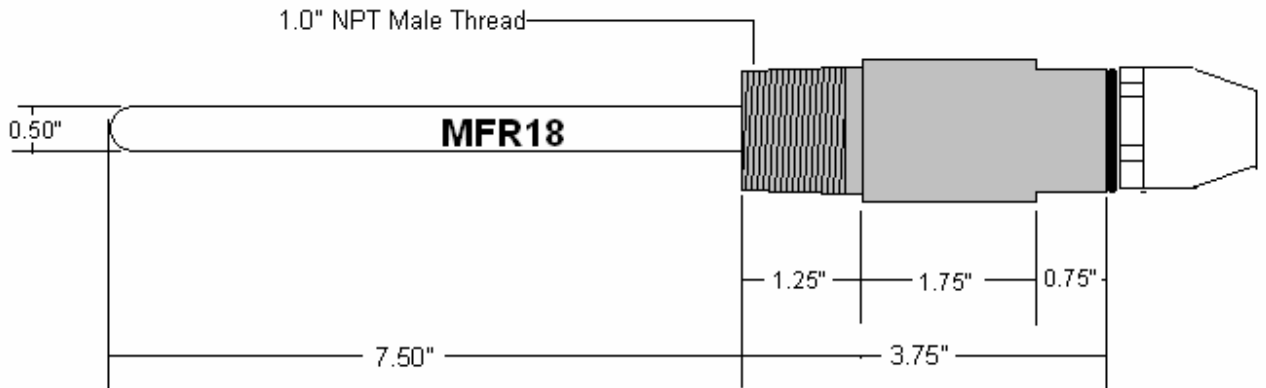

Zeta Rod Systems

Installation details for residential
units.

Residential/Commercial Power Supply for Outdoor Installations.

MODEL	A	B	C	D	E	F	G	H	I
ZRPOV	4"	9.75"	6.5"	8.5"	4.28"	5.2"	8.875"	4.9"	0.875"

Residential Power Supply for Indoor Installation

ZRPR
Power Supply

Residential Electrodes for Models MFR18 & 30; Dimensions

Outdoor Installation.

Indoor Installation

Option A

Installation with optional by pass valves

Unit can be installed horizontally or vertically.

Indoor Installation
Option B

Indoor Installation

Option C

In line installation into
main water line with no
by-pass valves

Model MFR18 is for ¾" pipes

Model MFR30 is for 1" pipes.