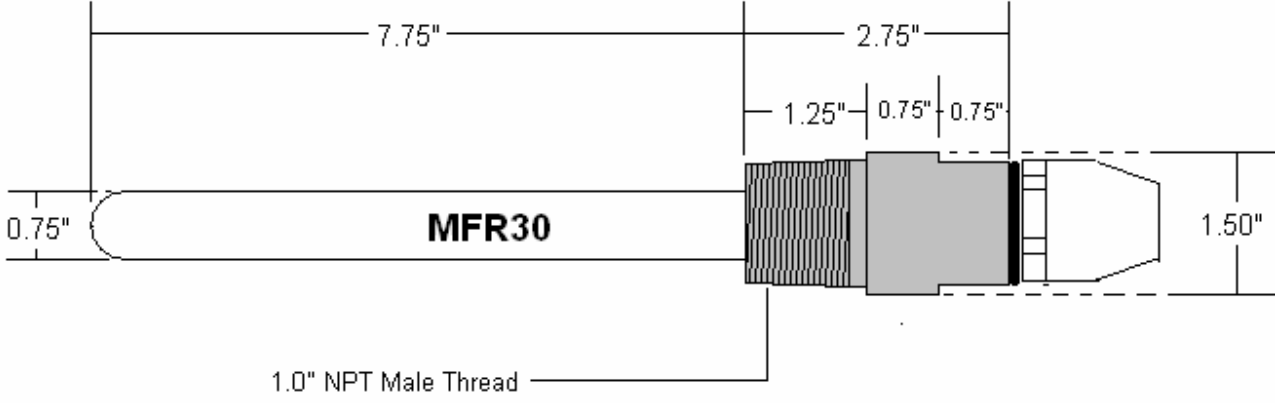

Zeta Rod Systems

Installation details for residential
units.

Residential/Commercial Power Supply for Outdoor Installations.

MODEL	A	B	C	D	E	F	G	H	I
ZRPOV	4"	9.75"	6.5"	8.5"	4.28"	5.2"	8.875"	4.9"	0.875"

Residential Power Supply for Indoor Installation

ZRPR
Power Supply

Residential Electrodes for Models MFR18 & 30; Dimensions

Outdoor Installation.

Indoor Installation

Option A

Installation with optional by pass valves

Unit can be installed horizontally or vertically.

Indoor Installation
Option B

Indoor Installation

Option C

In line installation into
main water line with no
by-pass valves

Model MFR18 is for ¾" pipes

Model MFR30 is for 1" pipes.