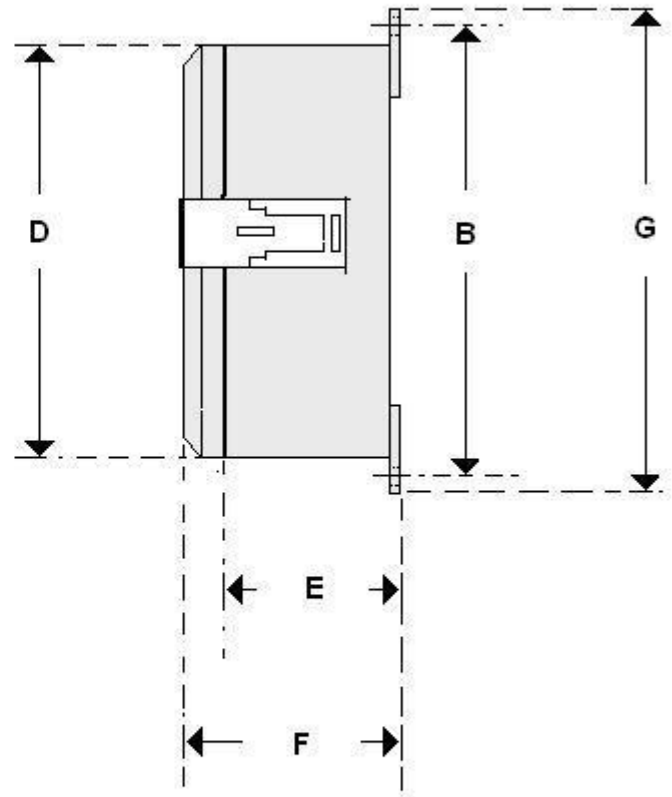

Zeta Rod Systems

Installation details for residential
units.

Residential/Commercial Power Supply for Outdoor Installations.

MODEL	A	B	C	D	E	F	G	H	I
ZRPOV	4"	9.75"	6.5"	8.5"	4.28"	5.2"	8.875"	4.9"	0.875"

Residential Power Supply for Indoor Installation

ZRPR
Power Supply

Residential Electrodes for Models MFR18 & 30; Dimensions

Outdoor Installation.

Indoor Installation

Option A

Installation with optional by pass valves

Unit can be installed horizontally or vertically.

Indoor Installation
Option B

Indoor Installation

Option C

In line installation into
main water line with no
by-pass valves

Model MFR18 is for ¾" pipes

Model MFR30 is for 1" pipes.