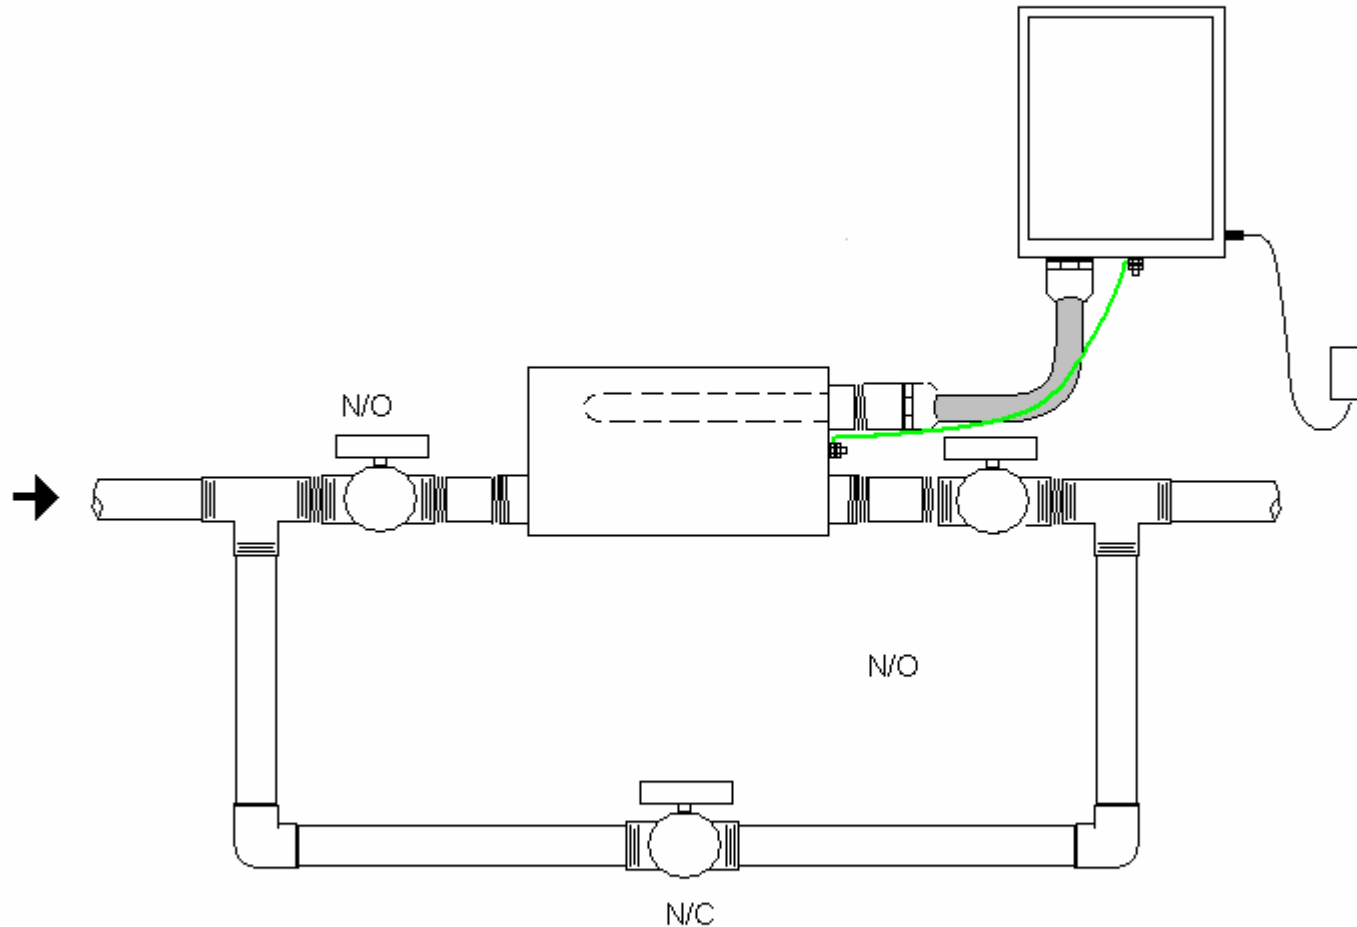

Zeta Rod Systems

Installation details for residential
units.

Residential/Commercial Power Supply for Outdoor Installations.

MODEL	A	B	C	D	E	F	G	H	I
ZRPOV	4"	9.75"	6.5"	8.5"	4.28"	5.2"	8.875"	4.9"	0.875"

Residential Power Supply for Indoor Installation

ZRPR
Power Supply

Residential Electrodes for Models MFR18 & 30; Dimensions

Outdoor Installation.

Indoor Installation

Option A

Installation with optional by pass valves

Unit can be installed horizontally or vertically.

Indoor Installation
Option B

Indoor Installation

Option C

In line installation into
main water line with no
by-pass valves

Model MFR18 is for ¾" pipes

Model MFR30 is for 1" pipes.